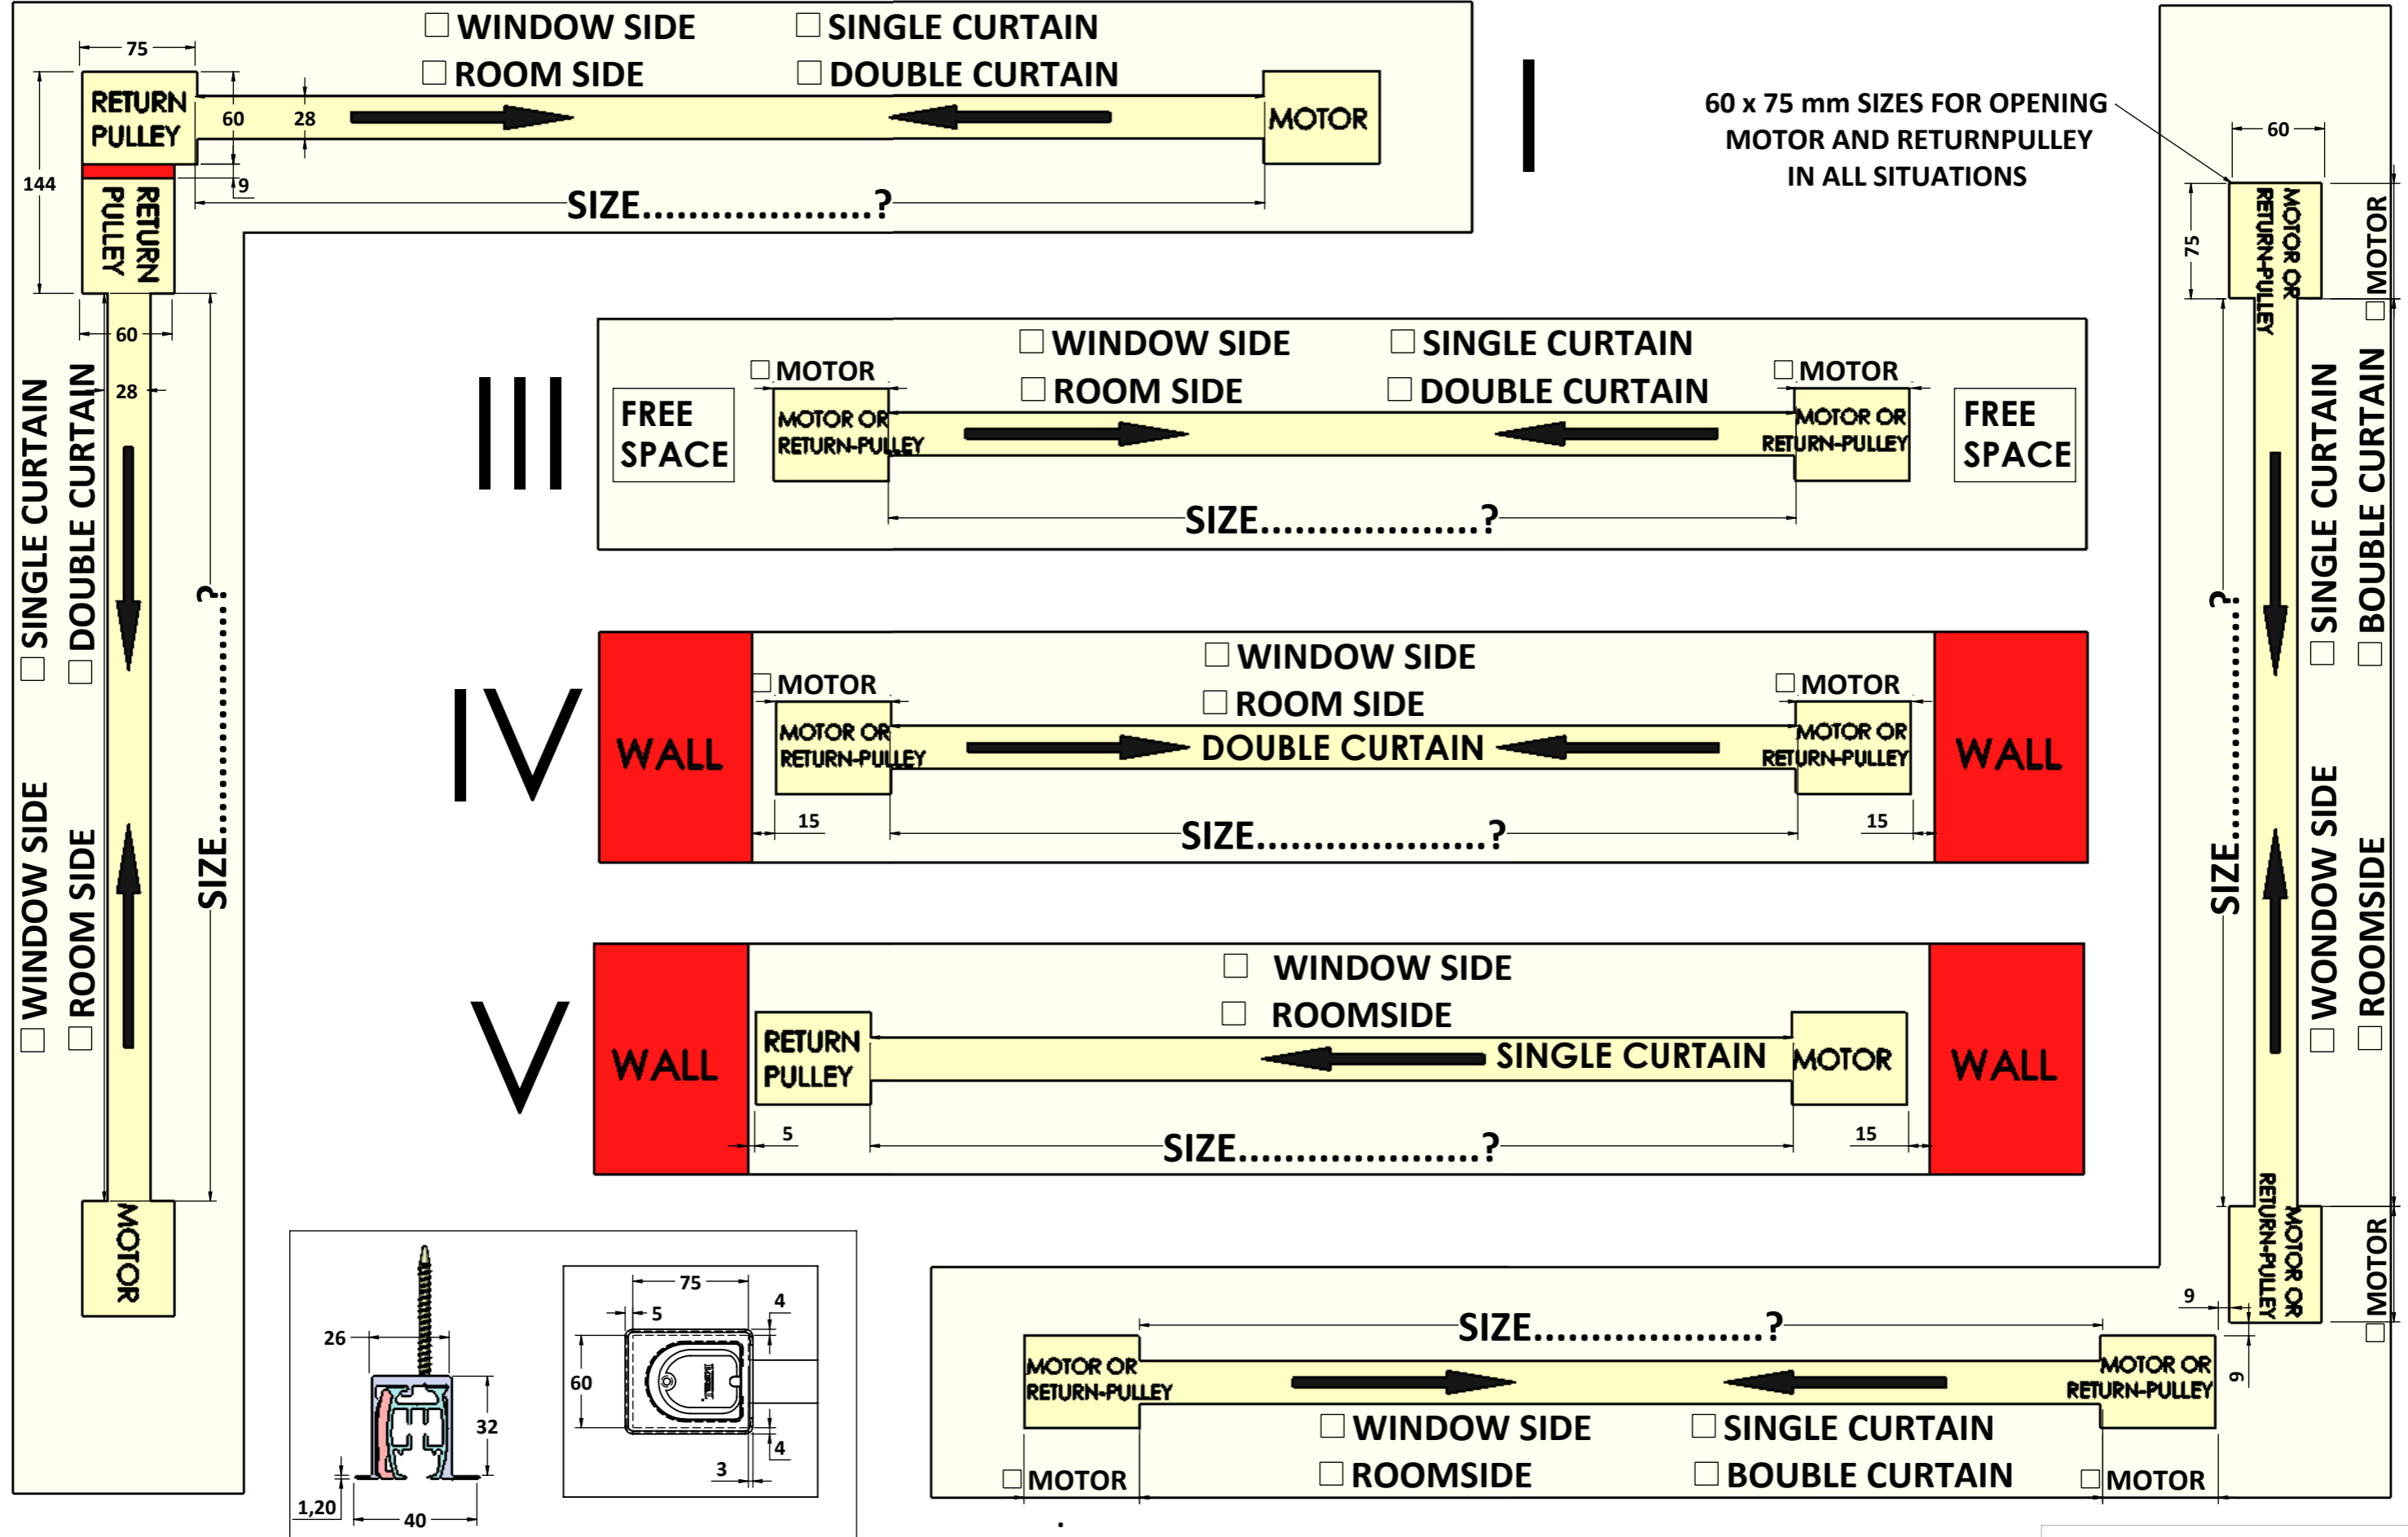

FMS-PLUS RECESS SITUATIONS AND FREES SIZES

MAKE A SITUATION CHOICE AND FILL IN THIS SIZE? FILL IN DE NECESSARY SQUARES

FOREST GROUP NED. BV
 Teugseweg 42
 7418 AM Deventer
 tel: 0031 (0)570622850 fax: 625284
 www.forestgroup.nl